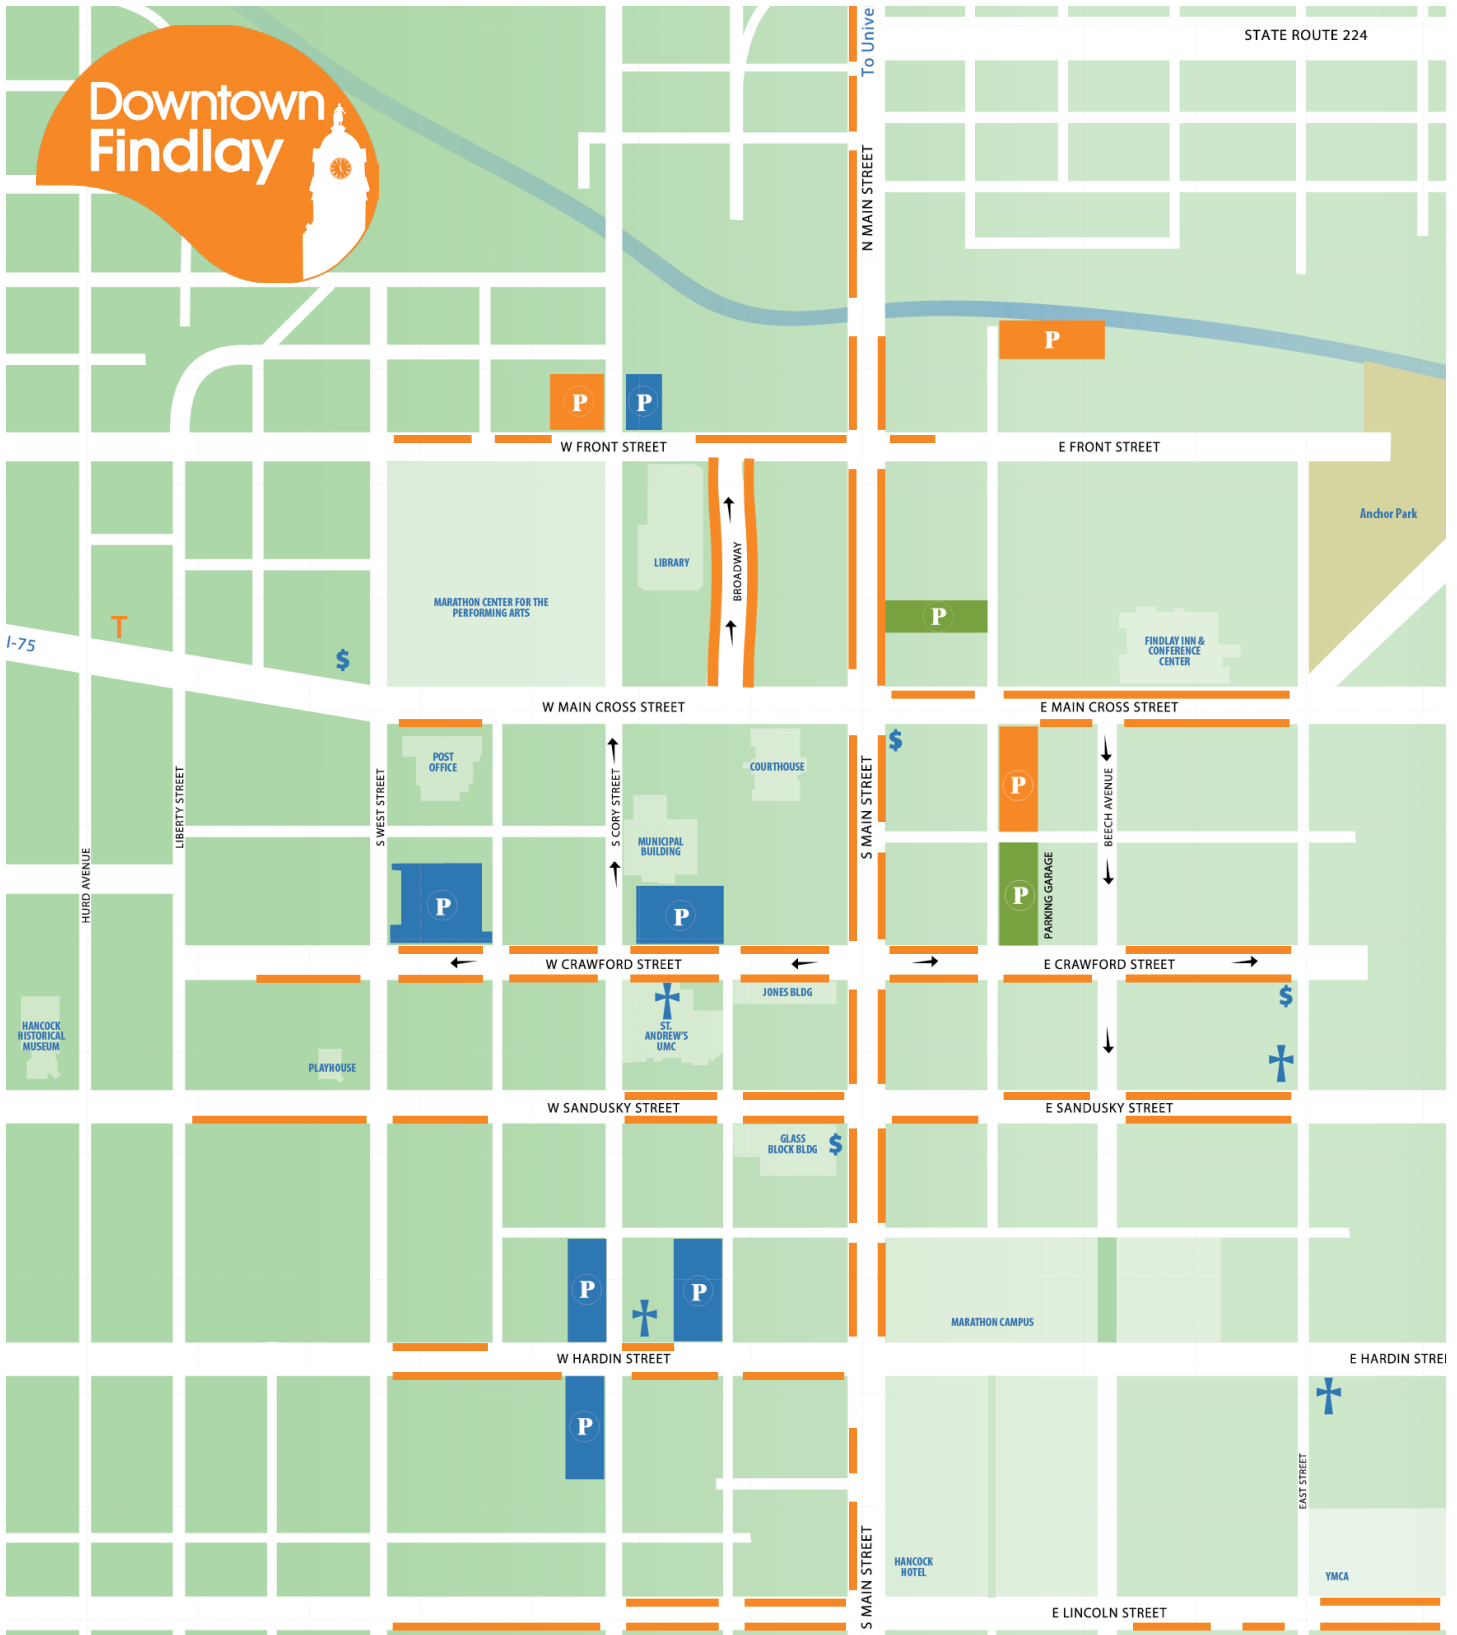

Downtown Findlay

Map Key

- Parking Evenings & Weekends only
- Paid Parking
- 2 Hour Parking
- Street Parking

 Hancock County Convention & Visitors Bureau

VisitFindlay.com