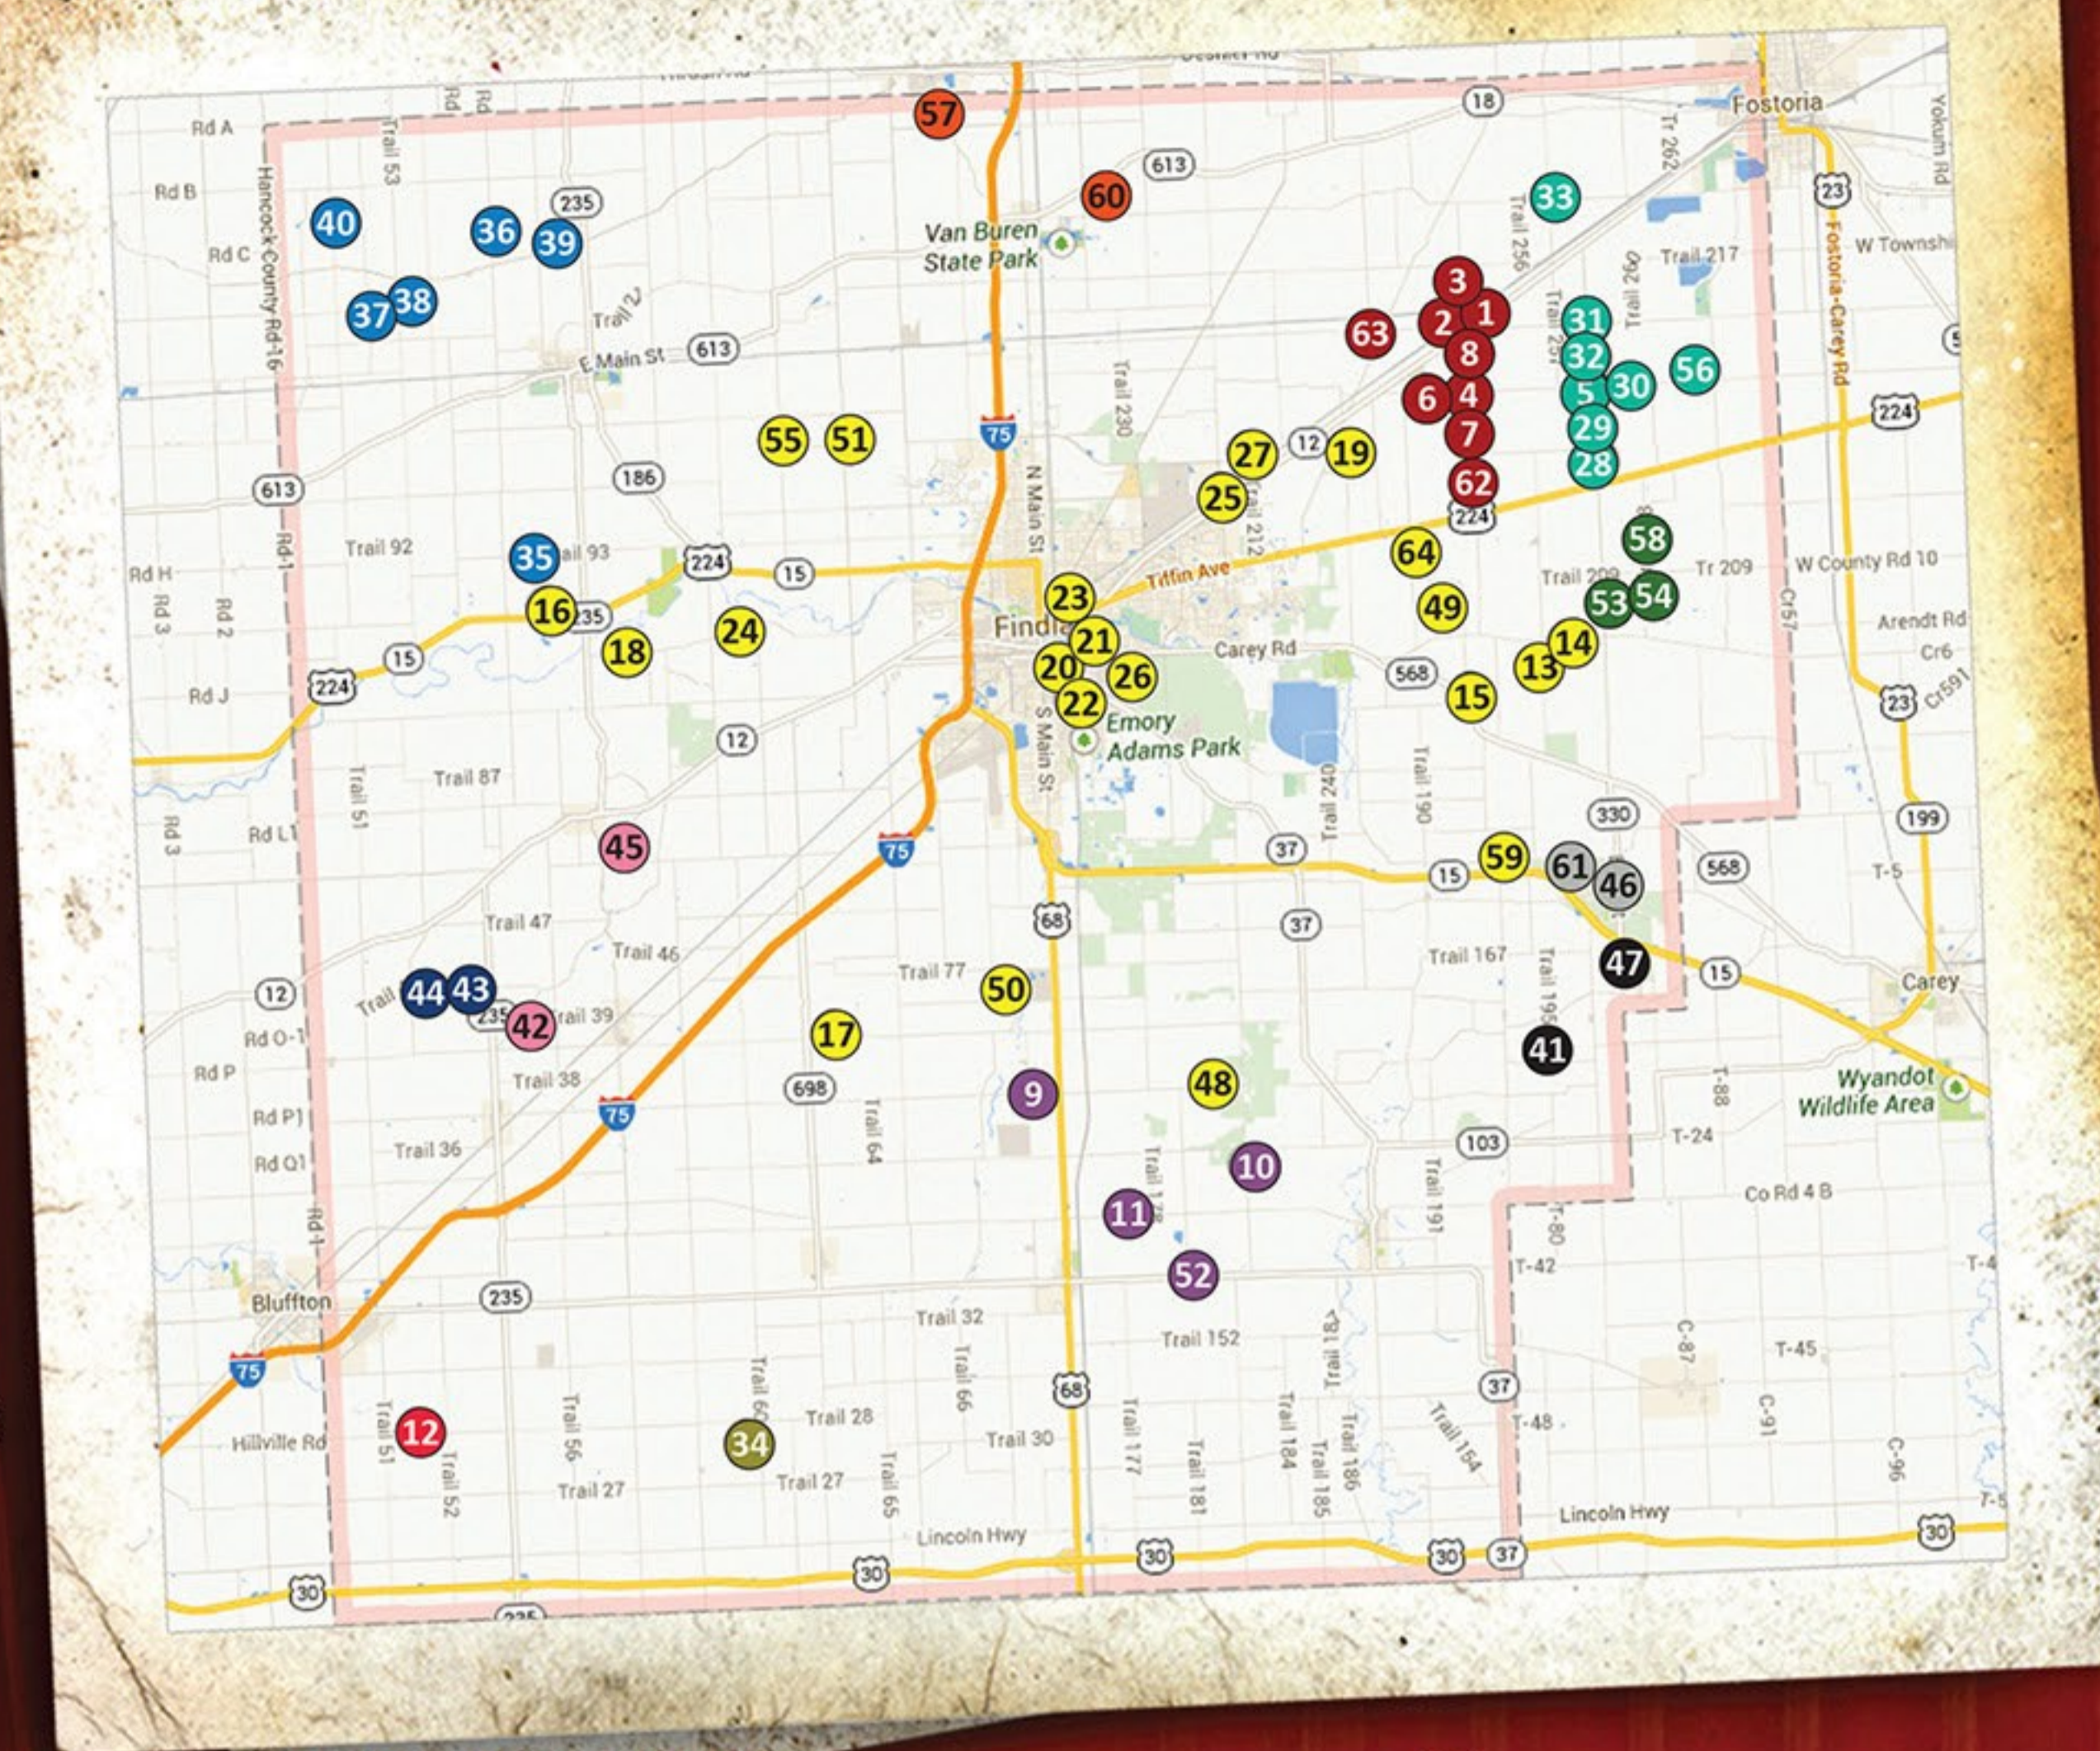

29 DRESDEN PLATE
PAT TIENAREND
5334 County Rd. 330
Fostoria, OH. 44830
N41 05.338 W83 28.706

30 CROSSING OHIO
MICHAEL & GRENDIA BULKOWSKI
21738 Township Rd. 214
Fostoria, OH. 44830
N41 05.616 W83 27.857

30 SPINNING STAR
MICHAEL & GRENDIA BULKOWSKI
21738 Township Rd. 214
Fostoria, OH. 44830
N41 05.616 W83 27.857

30 GRANDMOTHERS FLOWER GARDEN
MICHAEL & GRENDIA BULKOWSKI
21738 Township Rd. 214
Fostoria, OH. 44830
N41 05.616 W83 27.857

31 FATHERS CHOICE
TOM & KATHY SMITH
4278 County Rd. 330
Fostoria, OH. 44830
N41 06.237 W83 28.713

32 MISSOURI WINDMILLS
ALAN & SUE RADER
4596 County Rd. 330
Fostoria, OH. 44830
N41 05.79 W83 28.747

33 CARPENTER WHEEL
WES & TAMMY GLICK
2085 County Rd. 257
Fostoria, OH. 44830
N41 08.133 W83 29.293

33 LA MOYNE STAR
WES & TAMMY GLICK
2085 County Rd. 257
Fostoria, OH. 44830
N41 08.133 W83 29.293

34 PINWHEEL
BILL & JACKIE JOHNSON
8732 Township Rd. 27
Forest, OH. 45843
N40 50.914 W83 42.764

35 CLAYS CHOICE
RICHARD & LINDA FENSTERMAKER
3857 Township Rd. 93
McComb, OH. 45858
N41 02.876 W83 19.474

36 VARIATION OHIO STAR
MARK & HEATHER BRYAN
1581 Township Rd. 123
McComb, OH. 45858
N41 08.684 W83 48.645

36 MASSEY FERGUSON
MARK & HEATHER BRYAN
1581 Township Rd. 123
McComb, OH. 45858
N41 08.684 W83 48.645

36 ARROWHEAD
MARK & HEATHER BRYAN
1581 Township Rd. 123
McComb, OH. 45858
N41 08.684 W83 48.645

37 FLAGS
ROGER & LORI RADER
3141 Township Rd. 118
McComb, OH. 45858
N41 07.428 W83 51.101

38 KEY WEST
ROGER & LORI RADER
1844 County Rd. 53
McComb, OH. 45858
N41 07.594 W83 50.603

39 WINDMILL
JOE & NANCY BRYAN
4470 County Rd. 203
McComb, OH. 45858
N41 08.169 W83 47.725

40 ROCK STAR
MIKE & WENDY BRYAN
1612 County Rd. 117
McComb, OH. 45858
N41 08.483 W83 51.681

41 FLAG VARIATION
TOM & LINDA BURDSALL
19540 Township Rd. 163
Mt Blanchard, OH. 45858
N40 56.257 W83 30.226

42 TREE
KALEIDOSCOPE FARMS
14841 County Rd. 54
Rawson, OH. 45881
N40 57.255 W83 49.196

43 FLOWER & SNAILS
DAVE & JAN REESE
2596 Township Rd. 42
Mt Cory, OH. 45868
N40 57.980 W83 50.076

44 BUCKWHEAT
RON & JOANIE REESE
2375 Township Rd. 42
Mt Cory, OH. 45868
N40 57.975 W83 50.433

45 LOG CABIN
BOB & JOANN FENSTERMAKER
11831 County Rd. 12
Rawson, OH. 45881
N40 59.738 W83 47.209

46 POSTAGE STAMP
GERRY & BARBARA EPLEY
213 E. Main St.
Vanlue, OH. 45890
N40 58.478 W83 28.718

47 CARPENTER WHEEL
RICHARD & SHIRLEY LEE
13600 Township Rd. 198
Mt Blanchard, OH. 45867
N40 57.716 W83 28.743

48 TULIPS
MARJORIE RICHARD
14604 County Rd. 26
Findlay, OH. 45840
N40 56.132 W83 36.121

49 DRESDEN PLATE
RALPH AND BETTY MARVIN
8303 County Rd. 248
Findlay, OH. 45840
N41 02.761 W83 32.068

50 THISTLE BLOOM
JEFF AND TRACY MCMATH
11085 County Rd. 40
Findlay, OH. 45840
N40 57.374 W83 40.081

51 STAR VARIATION
STEVEN AND LINDA MOORHEAD
5307 County Rd. 139
Findlay, OH. 45840
N41 05.453 W83 42.436

52 BEAR PAWS
MIKE AND SHERYL BEESON
18530 County Rd. 182
Arlington, OH. 45814
N40 53.527 W83 36.699

53 SUNBONNET SUE
MARK AND DRENA METZGER
7617 County Rd. 330
Alvada, OH. 44802
N41 03.359 W83 28.604

53 OVERALL BILL
MARK AND DRENA METZGER
7617 County Rd. 330
Alvada, OH. 44802
N41 03.359 W83 28.604

54 SECRET GARDEN
BILL AND DARLA FEASEL
21507 Township Rd. 209
Alvada, OH. 44802
N41 02.977 W83 28.053

55 GRANDMA'S QUILT
DAVE AND LINDA SHARNINGHOUSE
5421 Township Rd. 136
Findlay, OH. 45840
N41 05.359 W83 43.583

56 LAMONE STAR
JASON AND BRIDGETT MUNDY
22740 Township Rd. 214
Fostoria, OH. 44830
N41 05.670 W83 26.728

57 VAN BUREN STAR
GEORGE AND SUSAN NAUGLE
10410 Township Rd. 114
Van Buren, OH. 45889
N41 09.639 W83 40.855

58 PUMPKIN-N-PINE
ALLEN AND TERRI PRICE
6850 Township Rd. 258
Alvada, OH. 44802
N41 03.198 W83 27.822

59 SNOWFLAKE
CHARLENE AND MARLENE SMITH
18871 County Rd. 173
Findlay, OH. 45840
N40 59.083 W83 30.920

60 DOUBLE ASTER
RAY AND SHERYL MATTOX
14197 State Route 613
Van Buren, OH. 45889
N41 09.021 W83 36.509

60 MARINERS COMPASS
RAY AND SHERYL MATTOX
14197 State Route 613
Van Buren, OH. 45889
N41 09.021 W83 36.509

61 OHIO STAR
JIM & JAN PHILLIPS
401 W. Main St.
Vanlue, OH. 45890
N40 58.549 W83 29.171

61 LAMONE STAR
JIM & JAN PHILLIPS
401 W. Main St.
Vanlue, OH. 45890
N40 58.549 W83 29.171

62 NORTH STAR
TY & JULIE TAYLOR
6250 County Rd. 254
Arcadia, OH. 44804
N41 04.550 W83 30.924

62 CARPENTERS WHEEL
TY & JULIE TAYLOR
6250 County Rd. 254
Arcadia, OH. 44804
N41 04.550 W83 30.924